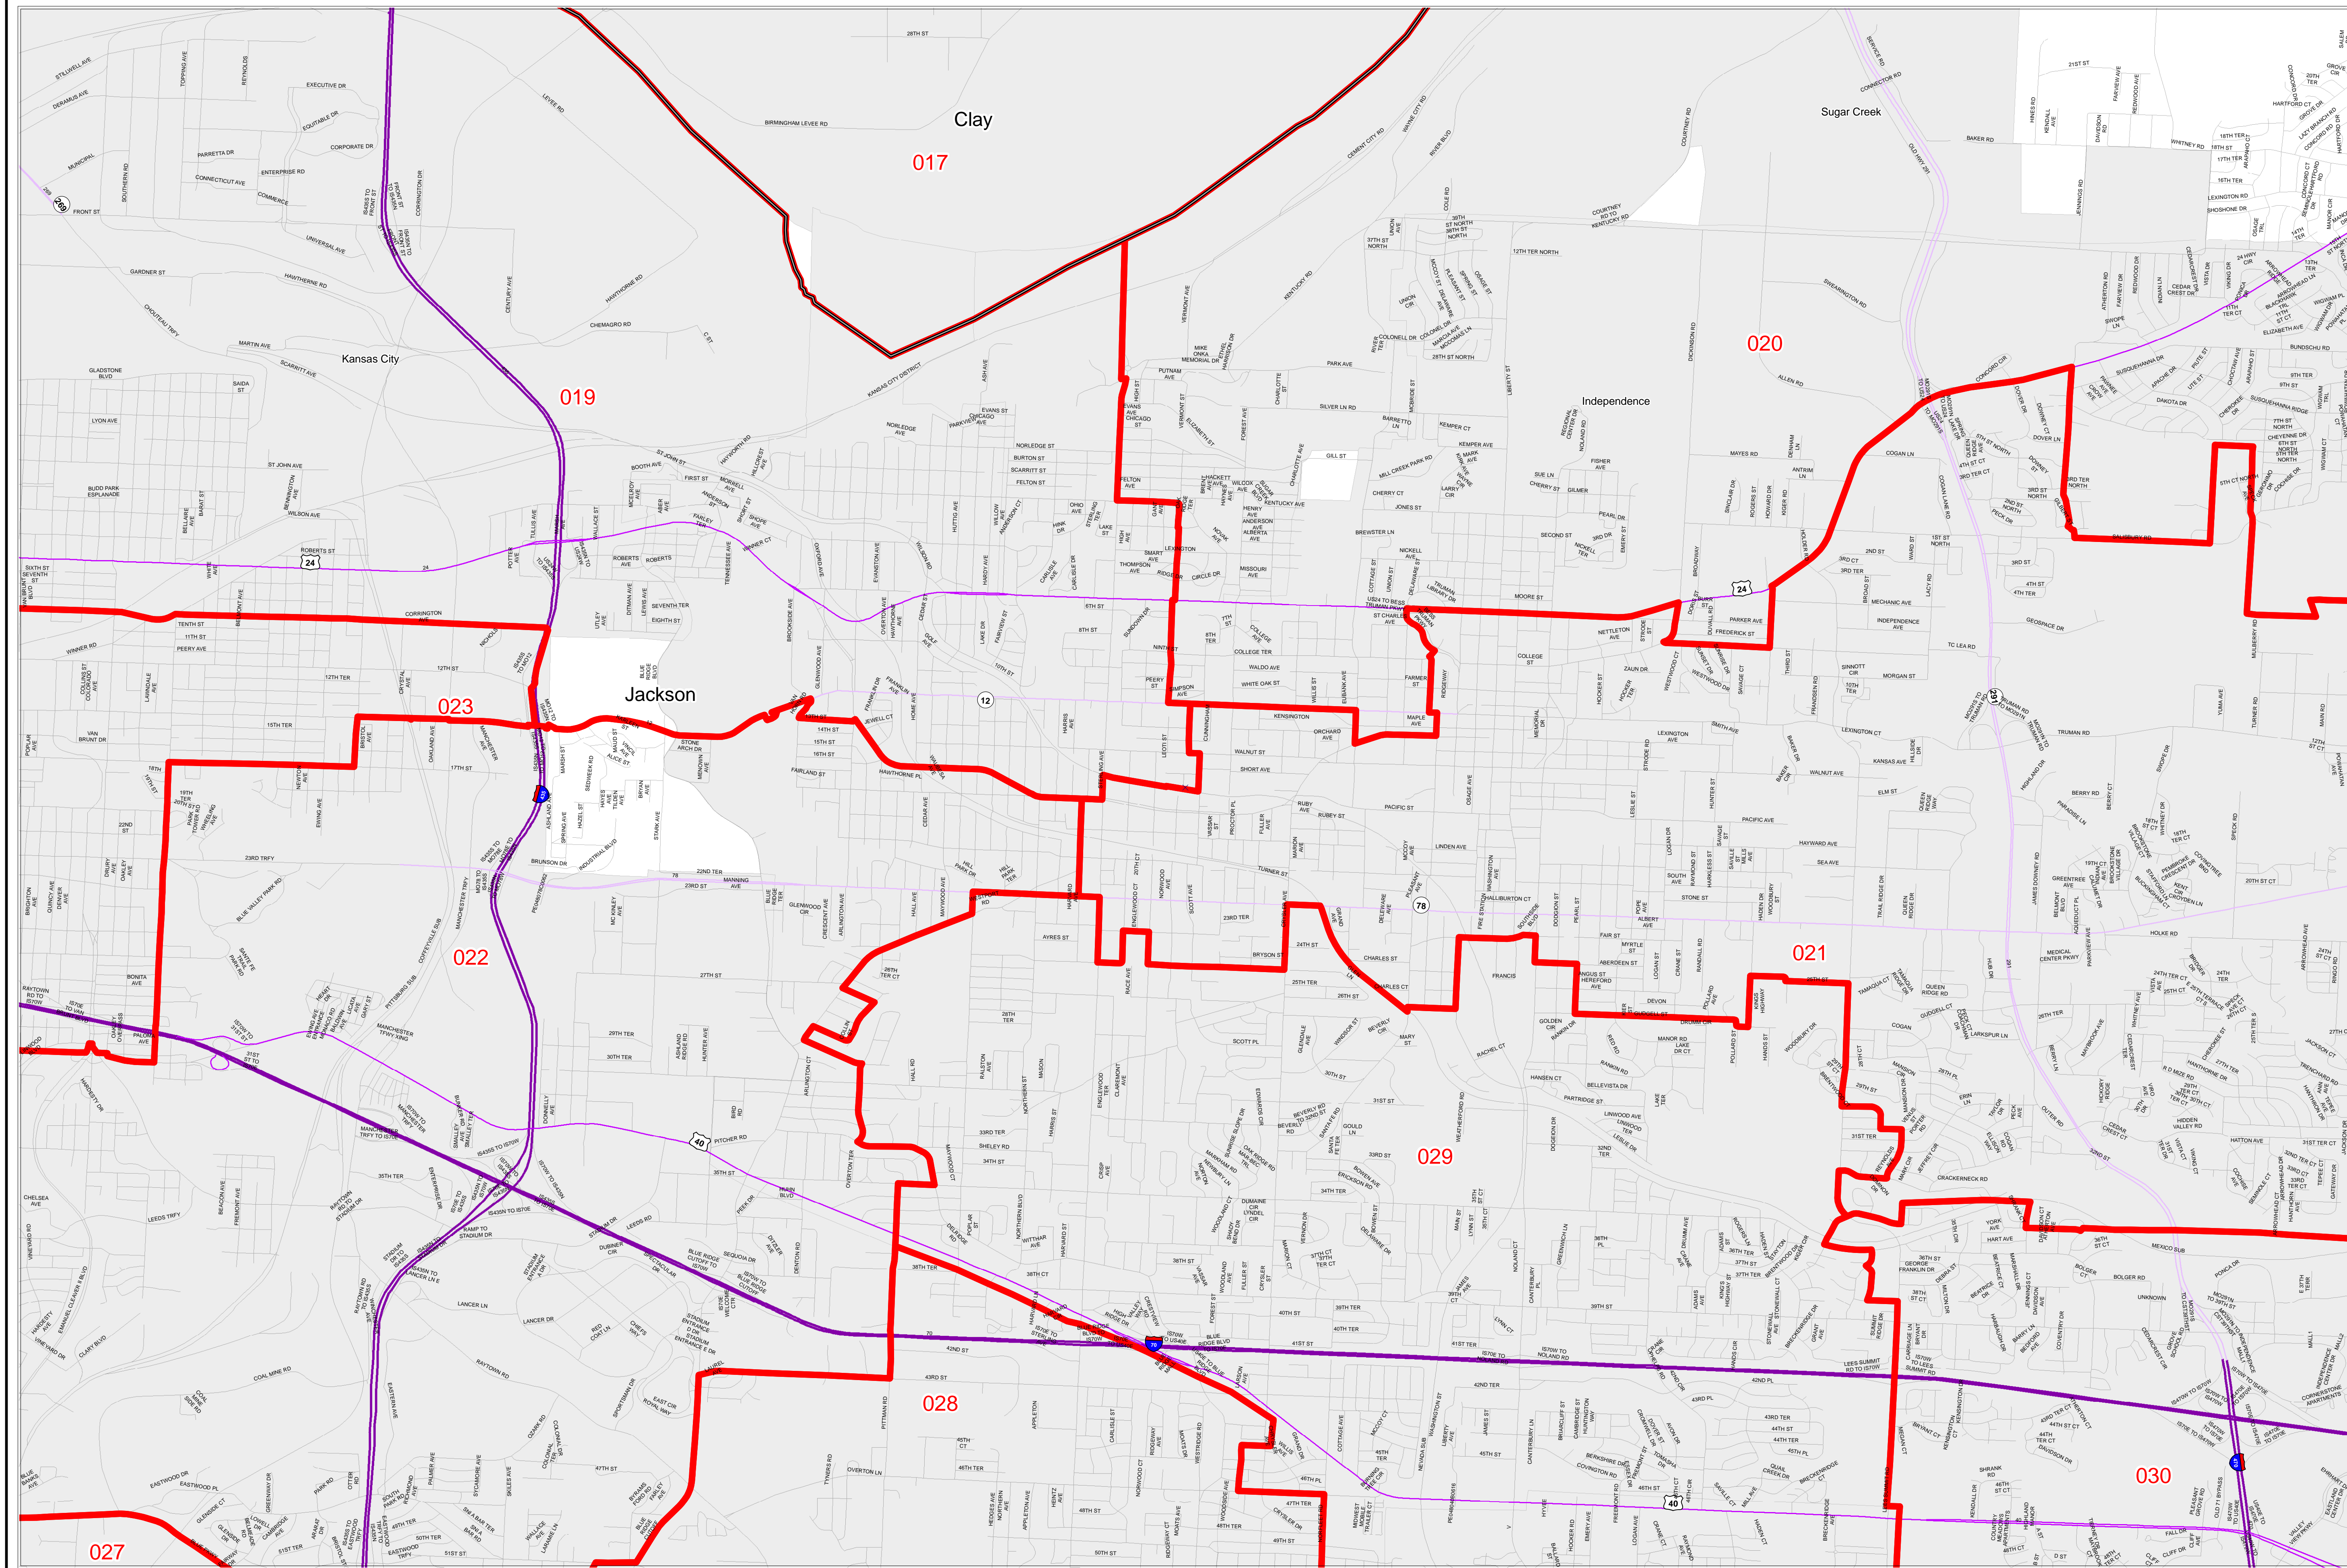

House Apportionment Plan 2011

Missouri Appellate Apportionment Commission